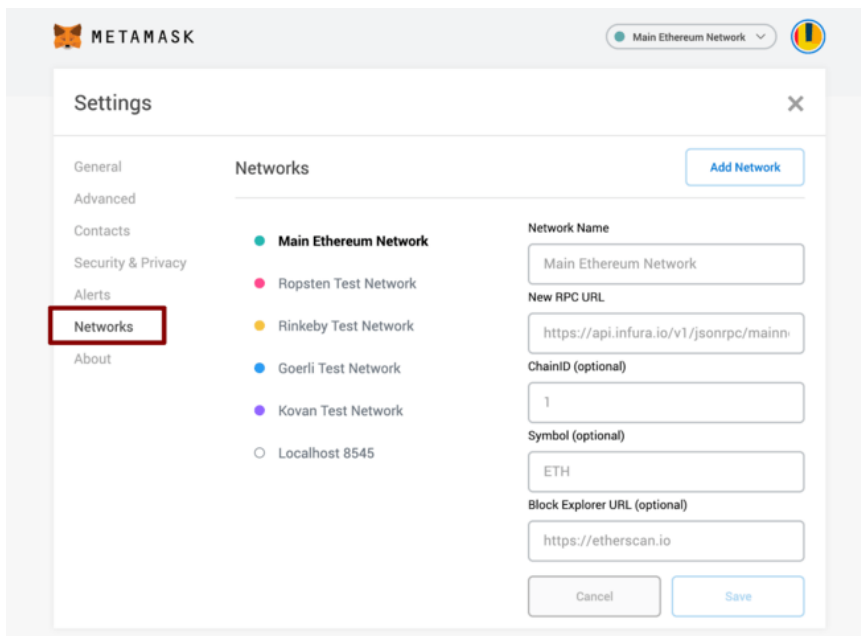

Welcome to Meme Lordz

To be able to play Meme Lordz you will need a MetaMask wallet, this is where your save file will be stored, and it is also needed for minting if you choose to mint NFTs. The minting component of the game is completely optional, it is also not required to be a holder of \$lordz tokens to play the game.

Below is a guide to setting up a MetaMask wallet to play Meme Lordz. We strongly recommend watching this video before playing, it explains everything below and much more about the game mechanics.

https://www.youtube.com/watch?v=dxBf-oWexw&t=720s&ab_channel=MemeLordz

1. Setting up a MetaMask wallet to play Meme Lordz

2. Go to: <https://metamask.io/download/> and download the correct version of MetaMask for your browser.
3. Next, create a wallet.
 - a. Write down the backup seed phrase somewhere secure (preferably not on an Internet-connected device)
 - b. Without this phrase, your funds can't be recovered if your device is damaged or lost
 - c. Finally, confirm your seed phrase by following the on-screen instructions
4. Once MetaMask is all installed and your wallet is ready you will need to swap over to the **Binance Smart Chain** Network, to do this we need to access settings.

5. On the Settings page, navigate to the Networks menu

6. Click Add Network in the top-right corner to manually add **Binance Smart Chain** Mainnet. Enter these details into the corresponding fields.

Network Name: Binance Smart Chain
New RPC URL: <https://bsc-dataseed.binance.org/>
ChainID: 56
Symbol: BNB
Block Explorer URL: <https://bscscan.com>