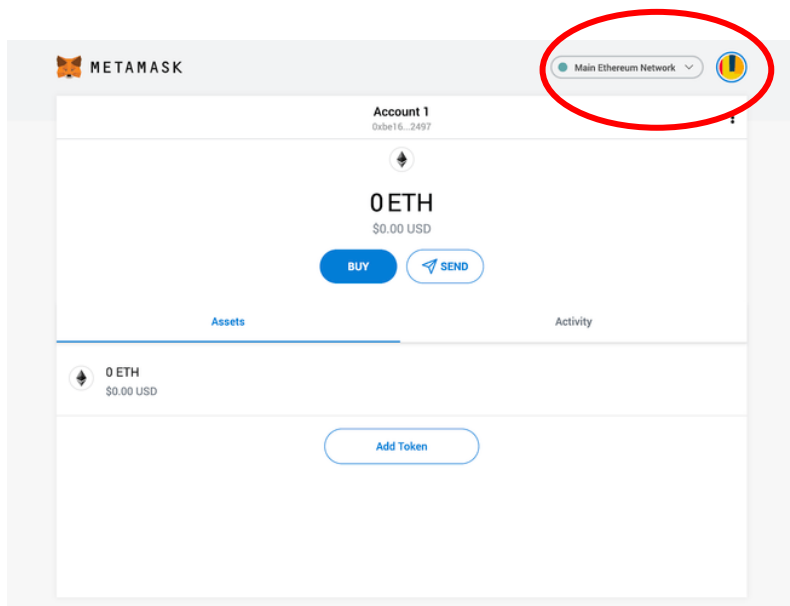

Welcome to Meme Lordz

To be able to play Meme Lordz you will need a MetaMask wallet, this is where your save file will be stored, and it is also needed for minting if you choose to mint NFTs. The minting component of the game is completely optional, it is also not required to be a holder of \$lordz tokens to play the game.

Below is a guide to setting up a MetaMask wallet to play Meme Lordz. We strongly recommend watching this video before playing, it explains everything below and much more about the game mechanics.

https://www.youtube.com/watch?v=dxBf-oWexw&t=720s&ab_channel=MemeLordz

1. Setting up a MetaMask wallet to play Meme Lordz

2. Go to: <https://metamask.io/download/> and download the correct version of MetaMask for your browser.
3. Next, create a wallet.
 - a. Write down the backup seed phrase somewhere secure (preferably not on an Internet-connected device)
 - b. Without this phrase, your funds can't be recovered if your device is damaged or lost
 - c. Finally, confirm your seed phrase by following the on-screen instructions
4. Once MetaMask is all installed and your wallet is ready you will need to swap over to the **Binance Smart Chain** Network, to do this we need to access settings.