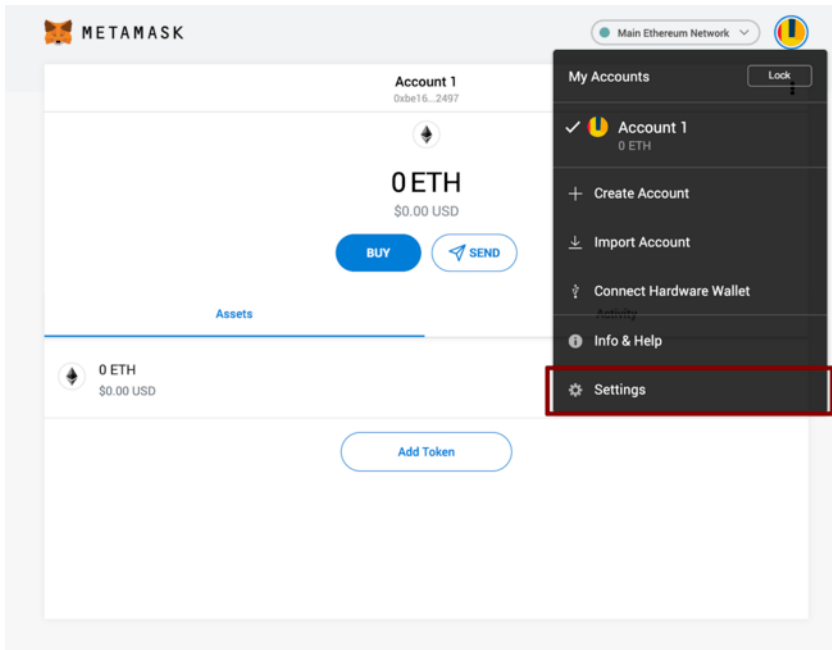

Welcome to Meme Lordz

To be able to play Meme Lordz you will need a MetaMask wallet, this is where your save file will be stored, and it is also needed for minting if you choose to mint NFTs. The minting component of the game is completely optional, it is also not required to be a holder of \$lordz tokens to play the game.

Below is a guide to setting up a MetaMask wallet to play Meme Lordz. We strongly recommend watching this video before playing, it explains everything below and much more about the game mechanics.

https://www.youtube.com/watch?v=dxBf-oWexw&t=720s&ab_channel=MemeLordz

1. Setting up a MetaMask wallet to play Meme Lordz

2. Go to: <https://metamask.io/download/> and download the correct version of MetaMask for your browser.
3. Next, create a wallet.
 - a. Write down the backup seed phrase somewhere secure (preferably not on an Internet-connected device)
 - b. Without this phrase, your funds can't be recovered if your device is damaged or lost
 - c. Finally, confirm your seed phrase by following the on-screen instructions
4. Once MetaMask is all installed and your wallet is ready you will need to swap over to the **Binance Smart Chain** Network, to do this we need to access settings.

5. On the Settings page, navigate to the Networks menu

6. Click Add Network in the top-right corner to manually add **Binance Smart Chain** Mainnet. Enter these details into the corresponding fields.

Network Name: Binance Smart Chain
New RPC URL: <https://bsc-dataseed.binance.org/>
ChainID: 56
Symbol: BNB
Block Explorer URL: <https://bscscan.com>