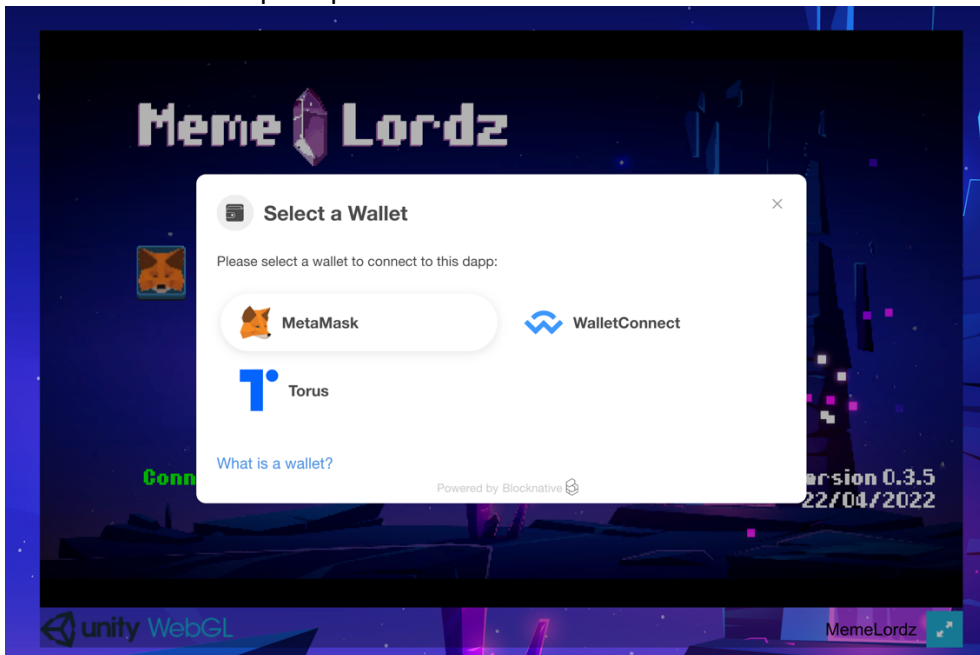

1. Setting up a MetaMask wallet to play Meme Lordz

2. Go to: <https://metamask.io/download/> and download the correct version of MetaMask for your browser.
3. Next, create a wallet.
 - a. Write down the backup seed phrase somewhere secure (preferably not on an Internet-connected device)
 - b. Without this phrase, your funds can't be recovered if your device is damaged or lost
 - c. Finally, confirm your seed phrase by following the on-screen instructions
4. Once MetaMask is all installed and your wallet is ready you will need to swap over to the **Binance Smart Chain** Network, to do this we need to access settings.

5. On the Settings page, navigate to the Networks menu

6. Click Add Network in the top-right corner to manually add **Binance Smart Chain** Mainnet. Enter these details into the corresponding fields.

Network Name: Binance Smart Chain
New RPC URL: <https://bsc-dataseed.binance.org/>
ChainID: 56
Symbol: BNB
Block Explorer URL: <https://bscscan.com>

7. Hit save and you are ready to go.

2. Playing Meme Lordz

1. Go to: beta.memelordz.io
2. Once the game has loaded you will be asked to connect your wallet, hit the MetaMask icon to connect wallet & follow the prompts.